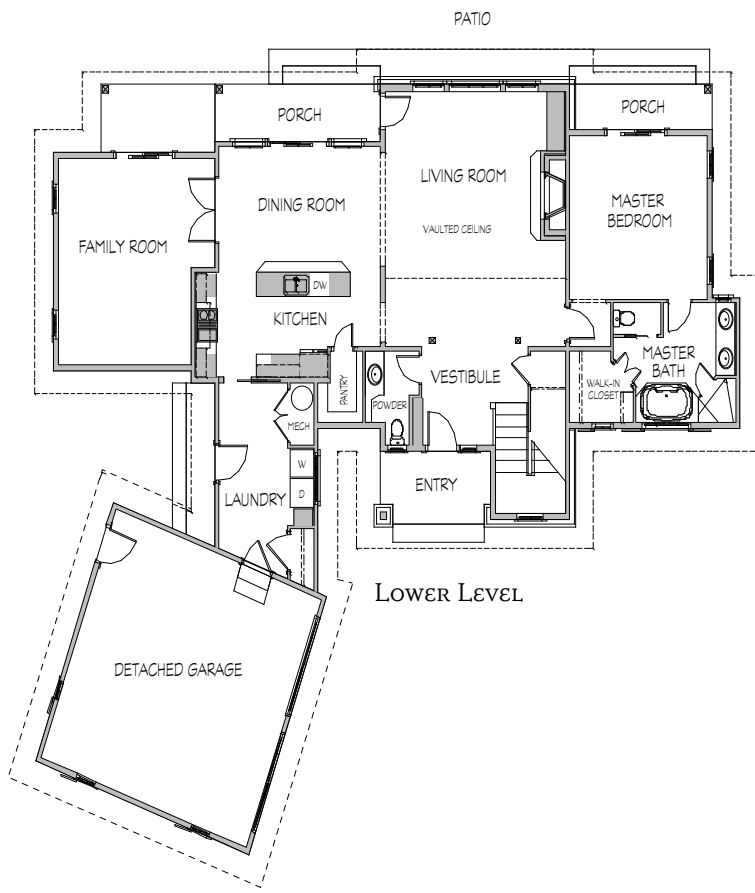

# ΚΟΚΑΝΕΣ

# KOKANEE

3 Bedroom, 3.5 Bath · 2528 Total Sq. Ft.  
1712 Lower Level Sq. Ft. · 816 Upper Level Sq. Ft.

- AMENITIES**
- 2 Spacious Master Suites
  - All Bedrooms have Walk-in Closets and Separate Bath
  - Vaulted Great Room with Fireplace
  - Convenient and Large Mudroom
  - Attached Garage
  - Exterior Decks and Patios