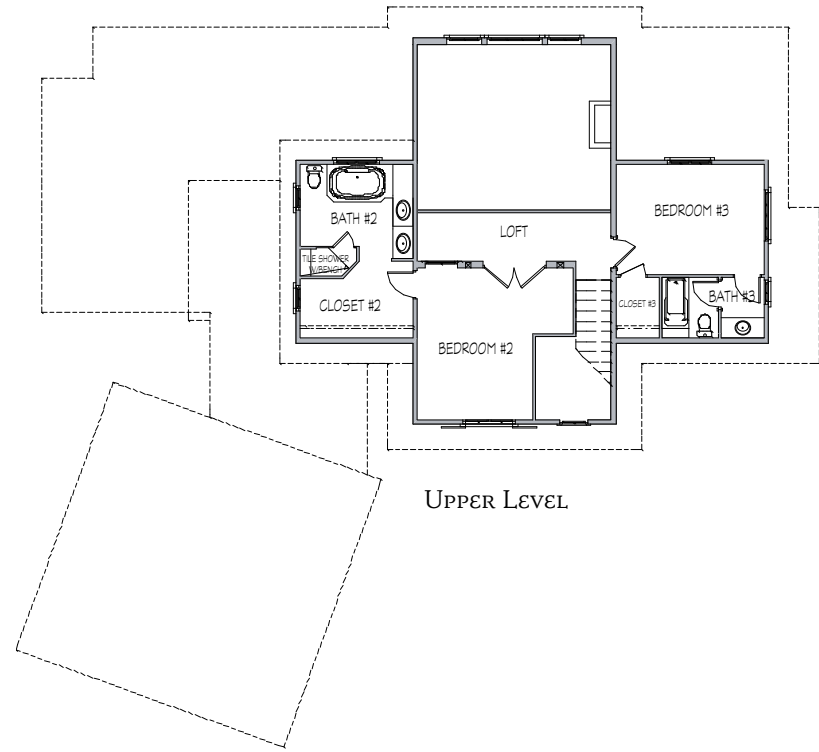

# ΚΟΚΑΝΕΣ

# KOKANEE

3 Bedroom, 3.5 Bath · 2528 Total Sq. Ft.  
1712 Lower Level Sq. Ft. · 816 Upper Level Sq. Ft.

- AMENITIES**
- 2 Spacious Master Suites
  - All Bedrooms have Walk-in Closets and Separate Bath
  - Vaulted Great Room with Fireplace
  - Convenient and Large Mudroom
  - Attached Garage
  - Exterior Decks and Patios